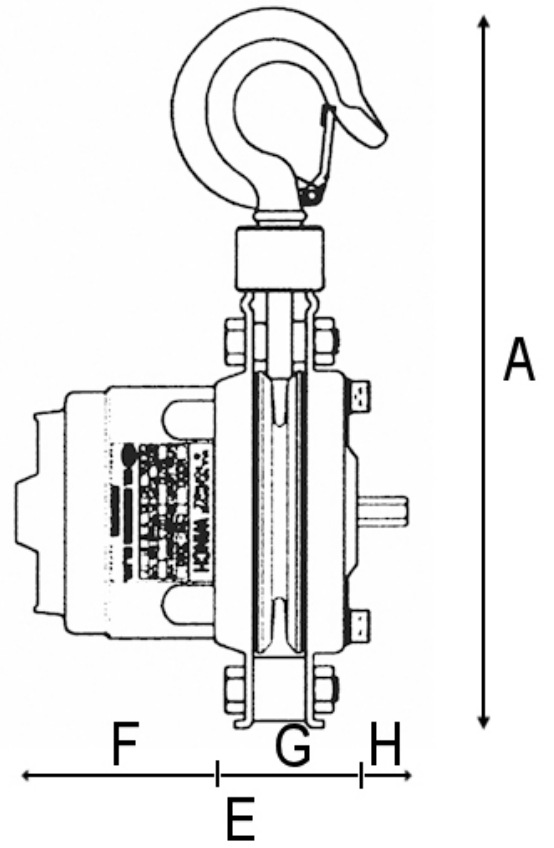

- Can be used with all screwdrivers, cordless or not.
- Easy to set up: suspension hook.
- Small size.
- Light.
- Works in all positions.
- Cable length: unlimited in traction. Limited to 50 m in lifting (beyond 12 m, loss of 10% of lifting force per 10 m section).
- Automatic load maintenance system (patented self-braking brake reducer).
- Supplied as standard with 12 m of cable (aviation type \varnothing 4.76 mm galvanized steel cable).
- Pulley block to double the load as option: > lifting capacity for loads: 600 kg on two falls. > haulage capacity for loads on wheels: from 900 to 3000 kg on two falls depending on the slope.
- New: Optional wall support.

Technical characteristics of PULLEY-MAN Portable mini-winch 300 kg

Lifting capacity kg	300
Wire rope \varnothing mm	4,76
Haulage cap. (load on wheels, slope 6°) kg	1500
Haulage cap. (load on wheels, slope 12°) kg	975
Haulage cap. (load on wheels, slope 16°) kg	825
Haulage cap. (load on wheels, slope 27°) kg	585
Haulage cap. (load on wheels, slope 30°) kg	450
Weight (with 12 m of wire rope and hook) kg	7,5

Dimensions

A mm	231,9
B mm	129
C mm	144,9
D mm	87
E mm	127,2
F mm	64,5
G mm	46,2
H mm	16,5
I mm	197
J mm	149,5
K mm	130
L mm	149
M mm	44

Technical characteristics of the other models of the range

References	PULLEYMAN-UNIT	PULLEY MAN	PULLEY MAN	PULLEY MAN
Max. wire rope cap. m				
Lifting capacity kg	300	300	300	300
Wire rope Ø mm	4,76	4,76	4,76	4,76
Haulage cap. (load on wheels, slope 6°) kg	1500	1500	1500	1500
Haulage cap. (load on wheels, slope 12°) kg	975	975	975	975
Haulage cap. (load on wheels, slope 16°) kg	825	825	825	825
Haulage cap. (load on wheels, slope 27°) kg	585	585	585	585
Haulage cap. (load on wheels, slope 30°) kg	450	450	450	450
Weight (with 12 m of wire rope and hook) kg	7,5	7,5	7,5	7,5