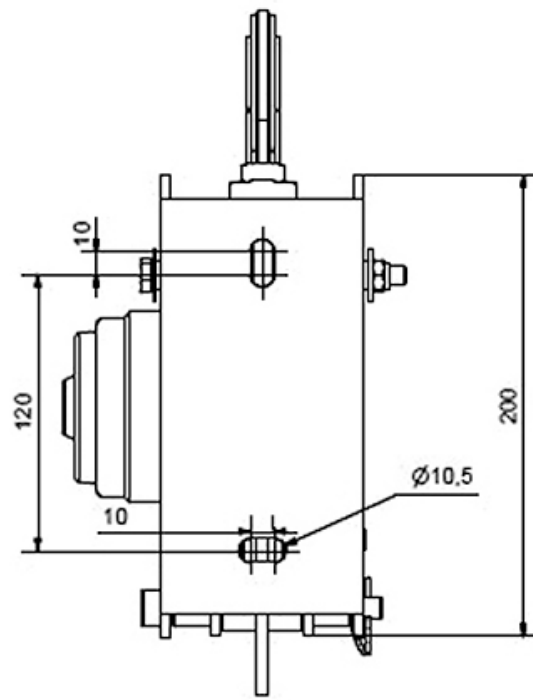

- Can be used with all screwdrivers, cordless or not.
- Easy to set up: suspension hook.
- Small size.
- Light.
- Works in all positions.
- Cable length: unlimited in traction. Limited to 50 m in lifting (beyond 12 m, loss of 10% of lifting force per 10 m section).
- Automatic load maintenance system (patented self-braking brake reducer).
- Supplied as standard with 12 m of cable (aviation type \varnothing 4.76 mm galvanized steel cable).
- Pulley block to double the load as option: > lifting capacity for loads: 600 kg on two falls. > haulage capacity for loads on wheels: from 900 to 3000 kg on two falls depending on the slope.
- New: Optional wall support.

Technical characteristics of PULLEY-MAN Portable mini-winch 300 kg

Lifting capacity kg	300
Wire rope \varnothing mm	4,76
Haulage cap. (load on wheels, slope 6°) kg	1500
Haulage cap. (load on wheels, slope 12°) kg	975
Haulage cap. (load on wheels, slope 16°) kg	825
Haulage cap. (load on wheels, slope 27°) kg	585
Haulage cap. (load on wheels, slope 30°) kg	450
Weight (with 12 m of wire rope and hook) kg	7,5

Dimensions

A mm	231,9
B mm	129
C mm	144,9
D mm	87
E mm	127,2
F mm	64,5
G mm	46,2
H mm	16,5
I mm	197
J mm	149,5
K mm	130
L mm	149
M mm	44

Technical characteristics of the other models of the range

References	PULLEYMAN-UNIT	PULLEY MAN	PULLEY MAN	PULLEY MAN
Max. wire rope cap. m				
Lifting capacity kg	300	300	300	300
Wire rope Ø mm	4,76	4,76	4,76	4,76
Haulage cap. (load on wheels, slope 6°) kg	1500	1500	1500	1500
Haulage cap. (load on wheels, slope 12°) kg	975	975	975	975
Haulage cap. (load on wheels, slope 16°) kg	825	825	825	825
Haulage cap. (load on wheels, slope 27°) kg	585	585	585	585
Haulage cap. (load on wheels, slope 30°) kg	450	450	450	450
Weight (with 12 m of wire rope and hook) kg	7,5	7,5	7,5	7,5