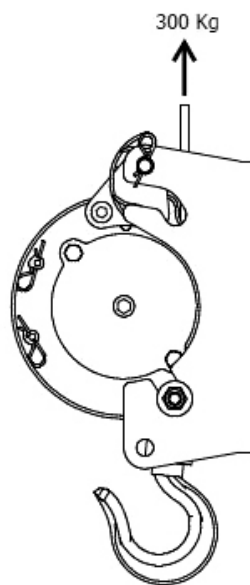

- Can be used with all screwdrivers, cordless or not.
- Easy to set up: suspension hook.
- Small size.
- Light.
- Works in all positions.
- Cable length: unlimited in traction. Limited to 50 m in lifting (beyond 12 m, loss of 10% of lifting force per 10 m section).
- Automatic load maintenance system (patented self-braking brake reducer).
- Supplied as standard with 12 m of cable (aviation type \varnothing 4.76 mm galvanized steel cable).
- Pulley block to double the load as option: > lifting capacity for loads: 600 kg on two falls. > haulage capacity for loads on wheels: from 900 to 3000 kg on two falls depending on the slope.
- New: Optional wall support.

Technical characteristics of PULLEY-MAN Portable mini-winch 300 kg

Lifting capacity kg	300
Wire rope \varnothing mm	4,76
Haulage cap. (load on wheels, slope 6°) kg	1500
Haulage cap. (load on wheels, slope 12°) kg	975
Haulage cap. (load on wheels, slope 16°) kg	825
Haulage cap. (load on wheels, slope 27°) kg	585
Haulage cap. (load on wheels, slope 30°) kg	450
Weight (with 12 m of wire rope and hook) kg	7,5

Dimensions

A mm	231,9
B mm	129
C mm	144,9
D mm	87
E mm	127,2
F mm	64,5
G mm	46,2
H mm	16,5
I mm	197
J mm	149,5
K mm	130
L mm	149
M mm	44

Technical characteristics of the other models of the range

References	PULLEYMAN-UNIT	PULLEY MAN	PULLEY MAN	PULLEY MAN
Max. wire rope cap. m				
Lifting capacity kg	300	300	300	300
Wire rope Ø mm	4,76	4,76	4,76	4,76
Haulage cap. (load on wheels, slope 6°) kg	1500	1500	1500	1500
Haulage cap. (load on wheels, slope 12°) kg	975	975	975	975
Haulage cap. (load on wheels, slope 16°) kg	825	825	825	825
Haulage cap. (load on wheels, slope 27°) kg	585	585	585	585
Haulage cap. (load on wheels, slope 30°) kg	450	450	450	450
Weight (with 12 m of wire rope and hook) kg	7,5	7,5	7,5	7,5