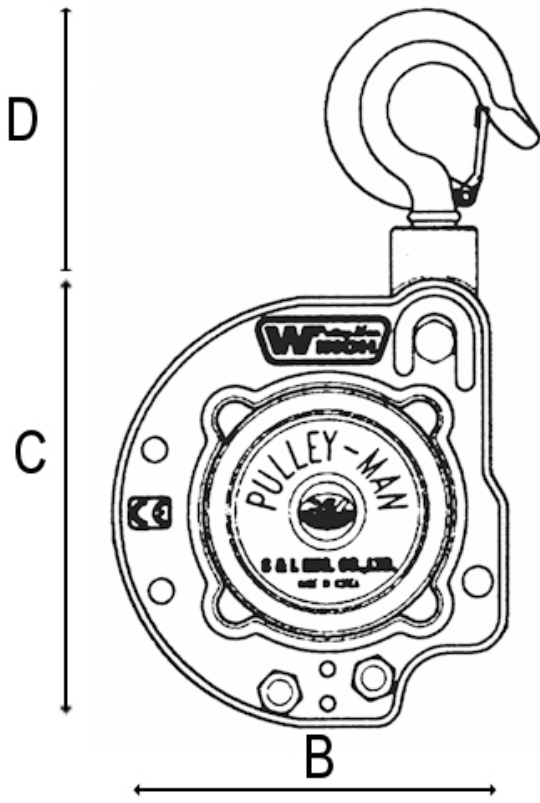

- Can be used with all screwdrivers, cordless or not.
- Easy to set up: suspension hook.
- Small size.
- Light.
- Works in all positions.
- Cable length: unlimited in traction. Limited to 50 m in lifting (beyond 12 m, loss of 10% of lifting force per 10 m section).
- Automatic load maintenance system (patented self-braking brake reducer).
- Supplied as standard with 12 m of cable (aviation type \varnothing 4.76 mm galvanized steel cable).
- Pulley block to double the load as option: > lifting capacity for loads: 600 kg on two falls. > haulage capacity for loads on wheels: from 900 to 3000 kg on two falls depending on the slope.
- New: Optional wall support.

Technical characteristics of PULLEY-MAN Portable mini-winch 300 kg

Lifting capacity kg	300
Wire rope \varnothing mm	4,76
Haulage cap. (load on wheels, slope 6°) kg	1500
Haulage cap. (load on wheels, slope 12°) kg	975
Haulage cap. (load on wheels, slope 16°) kg	825
Haulage cap. (load on wheels, slope 27°) kg	585
Haulage cap. (load on wheels, slope 30°) kg	450
Weight (with 12 m of wire rope and hook) kg	7,5

Dimensions

A mm	231,9
B mm	129
C mm	144,9
D mm	87
E mm	127,2
F mm	64,5
G mm	46,2
H mm	16,5
I mm	197
J mm	149,5
K mm	130
L mm	149
M mm	44

Technical characteristics of the other models of the range

References	PULLEYMAN-UNIT	PULLEY MAN	PULLEY MAN	PULLEY MAN
Max. wire rope cap. m				
Lifting capacity kg	300	300	300	300
Wire rope Ø mm	4,76	4,76	4,76	4,76
Haulage cap. (load on wheels, slope 6°) kg	1500	1500	1500	1500
Haulage cap. (load on wheels, slope 12°) kg	975	975	975	975
Haulage cap. (load on wheels, slope 16°) kg	825	825	825	825
Haulage cap. (load on wheels, slope 27°) kg	585	585	585	585
Haulage cap. (load on wheels, slope 30°) kg	450	450	450	450
Weight (with 12 m of wire rope and hook) kg	7,5	7,5	7,5	7,5