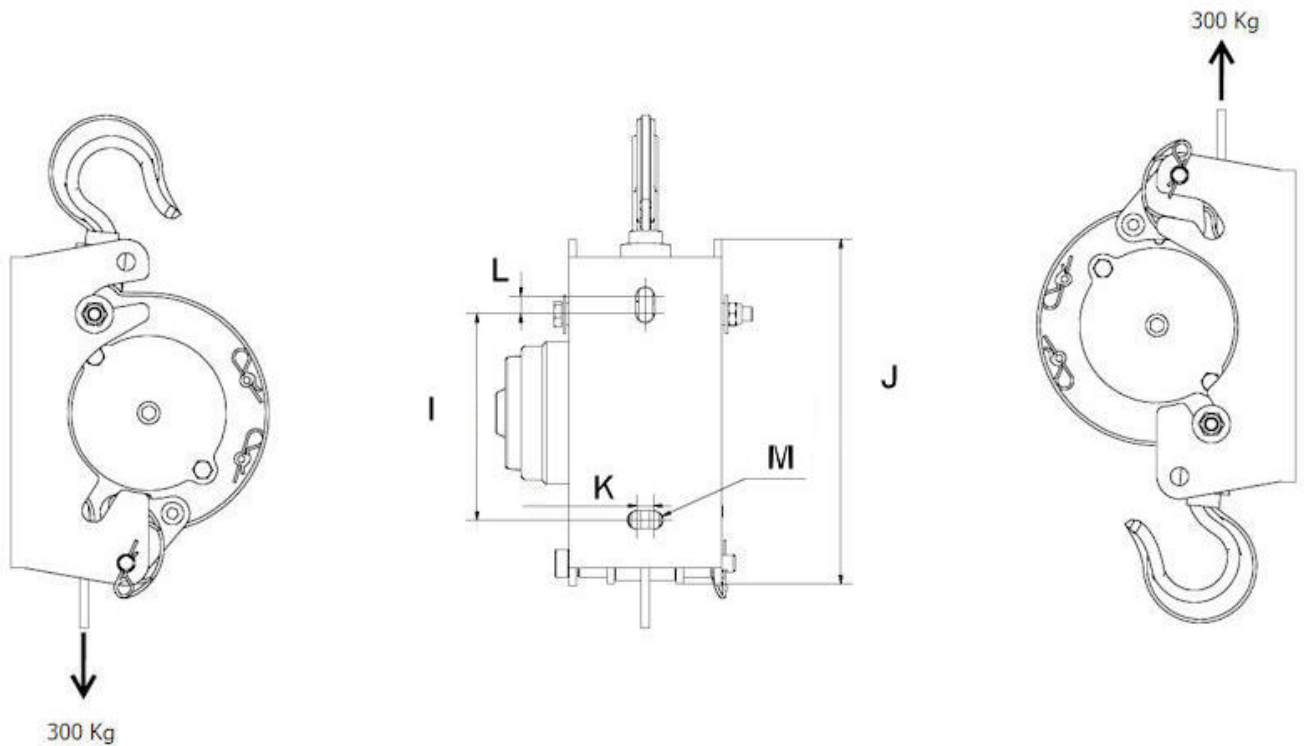

- Can be used with all screwdrivers, cordless or not.
- Easy to set up: suspension hook.
- Small size.
- Light.
- Works in all positions.
- Cable length: unlimited in traction. Limited to 50 m in lifting (beyond 12 m, loss of 10% of lifting force per 10 m section).
- Automatic load maintenance system (patented self-braking brake reducer).
- Supplied as standard with 12 m of cable (aviation type \varnothing 4.76 mm galvanized steel cable).
- Pulley block to double the load as option: > lifting capacity for loads: 600 kg on two falls. > haulage capacity for loads on wheels: from 900 to 3000 kg on two falls depending on the slope.
- New: Optional wall support.

Technical characteristics of PULLEY-MAN Portable mini-winch 300 kg

Lifting capacity kg	300
Wire rope \varnothing mm	4,76
Haulage cap. (load on wheels, slope 6°) kg	1500
Haulage cap. (load on wheels, slope 12°) kg	975
Haulage cap. (load on wheels, slope 16°) kg	825
Haulage cap. (load on wheels, slope 27°) kg	585
Haulage cap. (load on wheels, slope 30°) kg	450
Weight (with 12 m of wire rope and hook) kg	7,5

Dimensions

A mm	231,9
B mm	129
C mm	144,9
D mm	87
E mm	127,2
F mm	64,5
G mm	46,2
H mm	16,5
I mm	197
J mm	149,5
K mm	130
L mm	149
M mm	44

Technical characteristics of the other models of the range

References	PULLEYMAN-UNIT	PULLEY MAN	PULLEY MAN	PULLEY MAN
Max. wire rope cap. m				
Lifting capacity kg	300	300	300	300
Wire rope Ø mm	4,76	4,76	4,76	4,76
Haulage cap. (load on wheels, slope 6°) kg	1500	1500	1500	1500
Haulage cap. (load on wheels, slope 12°) kg	975	975	975	975
Haulage cap. (load on wheels, slope 16°) kg	825	825	825	825
Haulage cap. (load on wheels, slope 27°) kg	585	585	585	585
Haulage cap. (load on wheels, slope 30°) kg	450	450	450	450
Weight (with 12 m of wire rope and hook) kg	7,5	7,5	7,5	7,5