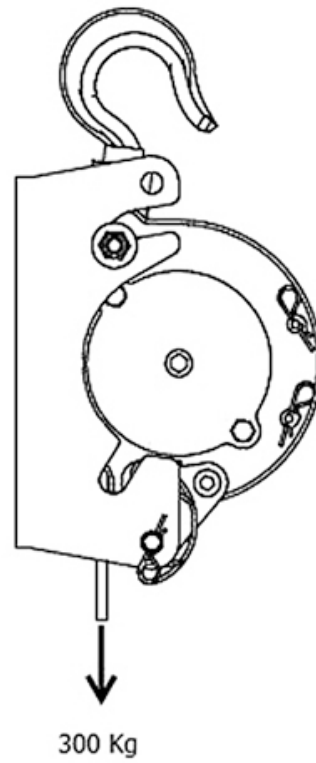

- Can be used with all screwdrivers, cordless or not.
- Easy to set up: suspension hook.
- Small size.
- Light.
- Works in all positions.
- Cable length: unlimited in traction. Limited to 50 m in lifting (beyond 12 m, loss of 10% of lifting force per 10 m section).
- Automatic load maintenance system (patented self-braking brake reducer).
- Supplied as standard with 12 m of cable (aviation type \varnothing 4.76 mm galvanized steel cable).
- Pulley block to double the load as option: > lifting capacity for loads: 600 kg on two falls. > haulage capacity for loads on wheels: from 900 to 3000 kg on two falls depending on the slope.
- New: Optional wall support.

Technical characteristics of PULLEY-MAN Portable mini-winch 300 kg

Lifting capacity kg	300
Wire rope \varnothing mm	4,76
Haulage cap. (load on wheels, slope 6°) kg	1500
Haulage cap. (load on wheels, slope 12°) kg	975
Haulage cap. (load on wheels, slope 16°) kg	825
Haulage cap. (load on wheels, slope 27°) kg	585
Haulage cap. (load on wheels, slope 30°) kg	450
Weight (with 12 m of wire rope and hook) kg	7,5

Dimensions

A mm	231,9
B mm	129
C mm	144,9
D mm	87
E mm	127,2
F mm	64,5
G mm	46,2
H mm	16,5
I mm	197
J mm	149,5
K mm	130
L mm	149
M mm	44

Technical characteristics of the other models of the range

References	PULLEYMAN-UNIT	PULLEY MAN	PULLEY MAN	PULLEY MAN
Max. wire rope cap. m				
Lifting capacity kg	300	300	300	300
Wire rope Ø mm	4,76	4,76	4,76	4,76
Haulage cap. (load on wheels, slope 6°) kg	1500	1500	1500	1500
Haulage cap. (load on wheels, slope 12°) kg	975	975	975	975
Haulage cap. (load on wheels, slope 16°) kg	825	825	825	825
Haulage cap. (load on wheels, slope 27°) kg	585	585	585	585
Haulage cap. (load on wheels, slope 30°) kg	450	450	450	450
Weight (with 12 m of wire rope and hook) kg	7,5	7,5	7,5	7,5