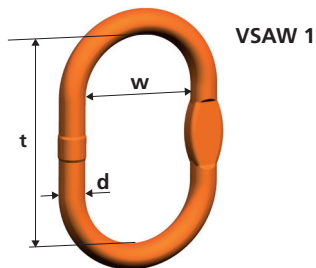

Catene e accessori Winner - Grado 10

Winner chain and
accessory system in G10

Campanella speciale VSAW G10

VSAW Master link assembly G10

VSAW 1

Tipo Type	Assemblaggio Consisting of	Portata WLL Kg	Idonea per ganci DIN 15401 Can be used up to single hook acc. to DIN 15401 n°	Dimensioni Dimensions			Peso Weight Kg
				d mm	t mm	w mm	
VSAW 1-10/13	SAW 32 + BW 20	10000	50	33	500	250	10,00
VSAW 1-16	SAW 32	10000	50	33	500	250	9,33
VSAW 1-19	SAW 40	16000	50	40	460	250	13,13
VSAW 1-22	SAW 45	22400	50	45	500	250	17,81
VSAW 1-26	SAW 50	33600	50	50	460	250	21,00
VSAW 1-32	SAW 56	40000	50	56	460	250	26,10
VSAW 1-32 320	SAW 60	40000	100	60	800	320	48,00

VSAW 2/4

Tipo Type	Assemblaggio Consisting of	Portata 0°-45° WLL 0°-45° Kg	Idonea per ganci DIN 15401 Can be used up to single hook acc. to DIN 15401 n°	Dimensioni Dimensions				Peso Weight Kg
				e mm	d mm	t mm	w mm	
VSAW 2-10/13	4-10 SAW 32 + 2 BW 20	9500	50	585	33	500	250	10,69
VSAW 2-16	4-13 SAW 40 + 2 BW 22	14000	50	575	40	460	250	15,45
VSAW 2-19/20	4-16 SAW 45 + 2 BW 26	21200	50	640	45	500	250	21,65
VSAW 2-22	4-19/20 SAW 50 + 2 BW 32	30000	50	610	50	460	250	27,32
VSAW 2-26	4-22 SAW 56 + 2 BW 32	40000	50	610	56	460	250	34,30
VSAW 2-26	4-22/320 SAW 60 + 2 BW 32	40000	100	950	60	800	320	54,32