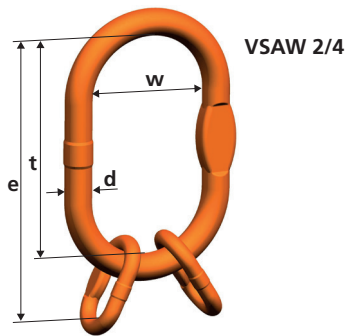

Catene e accessori Winner - Grado 10

Winner chain and
accessory system in G10

Campanella speciale VSAW G10

VSAW Master link assembly G10

VSAW 1

Tipo Type	Assemblaggio Consisting of	Portata WLL Kg	Idonea per ganci DIN 15401 Can be used up to single hook acc. to DIN 15401 n°	Dimensioni Dimensions			Peso Weight Kg
				d mm	t mm	w mm	
VSAW 1-10/13	SAW 32 + BW 20	10000	50	33	500	250	10,00
VSAW 1-16	SAW 32	10000	50	33	500	250	9,33
VSAW 1-19	SAW 40	16000	50	40	460	250	13,13
VSAW 1-22	SAW 45	22400	50	45	500	250	17,81
VSAW 1-26	SAW 50	33600	50	50	460	250	21,00
VSAW 1-32	SAW 56	40000	50	56	460	250	26,10
VSAW 1-32 320	SAW 60	40000	100	60	800	320	48,00

VSAW 2/4

Tipo Type	Assemblaggio Consisting of	Portata 0°-45° WLL 0°-45° Kg	Idonea per ganci DIN 15401 Can be used up to single hook acc. to DIN 15401 n°	Dimensioni Dimensions				Peso Weight Kg
				e mm	d mm	t mm	w mm	
VSAW 2-10/13	4-10 SAW 32 + 2 BW 20	9500	50	585	33	500	250	10,69
VSAW 2-16	4-13 SAW 40 + 2 BW 22	14000	50	575	40	460	250	15,45
VSAW 2-19/20	4-16 SAW 45 + 2 BW 26	21200	50	640	45	500	250	21,65
VSAW 2-22	4-19/20 SAW 50 + 2 BW 32	30000	50	610	50	460	250	27,32
VSAW 2-26	4-22 SAW 56 + 2 BW 32	40000	50	610	56	460	250	34,30
VSAW 2-26	4-22/320 SAW 60 + 2 BW 32	40000	100	950	60	800	320	54,32